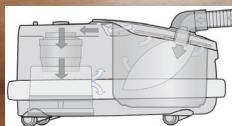

Anti-allergy design