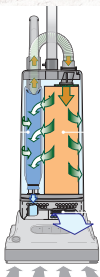

Works when flat

Anti-allergy design

Cassette brush

5.3L Ultra-Bag™

Computer control system

Easy maintenance

Integrated tools